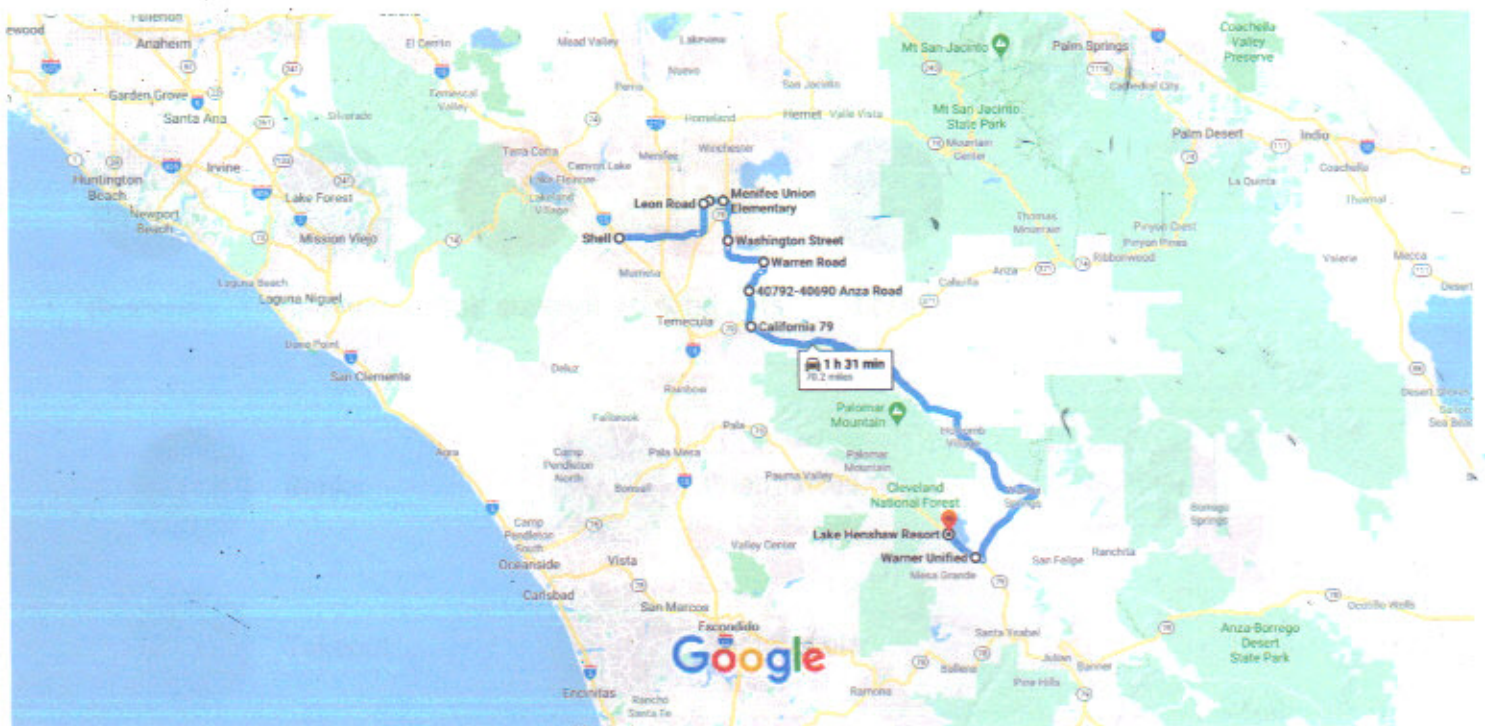

Champagne Blvd,  
Escondido, CA 92026 to Shell

Drive 68.7 miles, 1 h 41 min

Map data ©2020 Google 5 mi

Shell to Lake Henshaw  
Resort

Drive 70.2 miles, 1 h 31 min

Map data ©2020 Google 5 mi